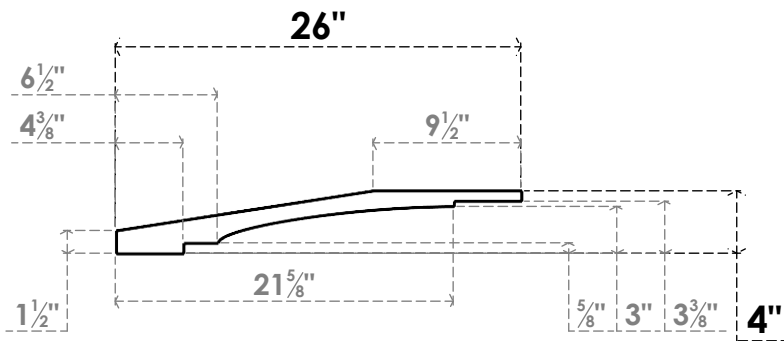

ITEM NUMBER: BRCPC040X26000X04000MRC

4"W X 26"D X 4"H MERCED ARCHITECTURAL GRADE PVC CLOSED KNEE BRACE

SIDE PROFILE

FRONT PROFILE

ISOMETRIC

EKENA MILLWORK
 2300 WEST MAIN ST.
 CLARKSVILLE, TX 75426
 TOLL FREE: 866-607-0453
 WWW.EKENAMILLWORK.COM