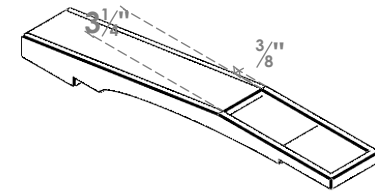

ITEM NUMBER: BRCPC040X26000X04000MRC

4"W X 26"D X 4"H MERCED ARCHITECTURAL GRADE PVC CLOSED KNEE BRACE

SIDE PROFILE

FRONT PROFILE

ISOMETRIC

EKENA MILLWORK
 2300 WEST MAIN ST.
 CLARKSVILLE, TX 75426
 TOLL FREE: 866-607-0453
 WWW.EKENAMILLWORK.COM