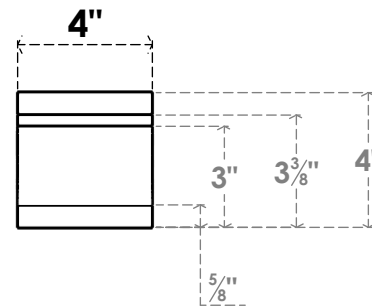

ITEM NUMBER: BRCPC040X26000X04000MRC

4"W X 26"D X 4"H MERCED ARCHITECTURAL GRADE PVC CLOSED KNEE BRACE

SIDE PROFILE

FRONT PROFILE

ISOMETRIC

EKENA MILLWORK
 2300 WEST MAIN ST.
 CLARKSVILLE, TX 75426
 TOLL FREE: 866-607-0453
 WWW.EKENAMILLWORK.COM